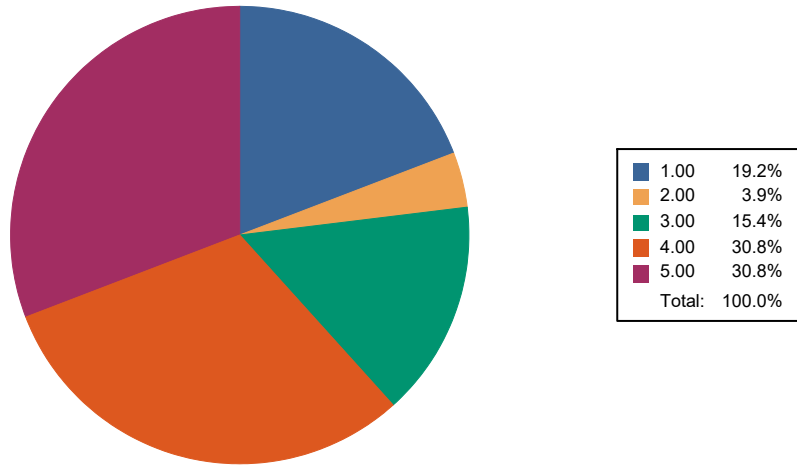

MANNAR THIRUMALAI NAICKER COLLEGE (AUTONOMOUS)

PASUMALAI, MADURAI - 625004 TAMILNADU, INDIA.

Feedback Name : EMPLOYERS/INDUSTRIALIST'S

Que: Current Syllabus is need based

Responses : 26