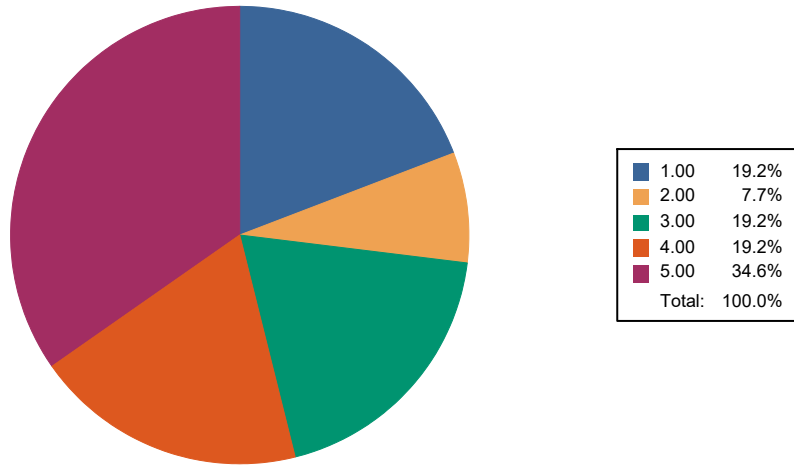

MANNAR THIRUMALAI NAICKER COLLEGE (AUTONOMOUS)

PASUMALAI, MADURAI - 625004 TAMILNADU, INDIA.

Feedback Name : EMPLOYERS/INDUSTRIALIST'S

Que: Current Syllabus is skill based and value oriented

Responses : 26