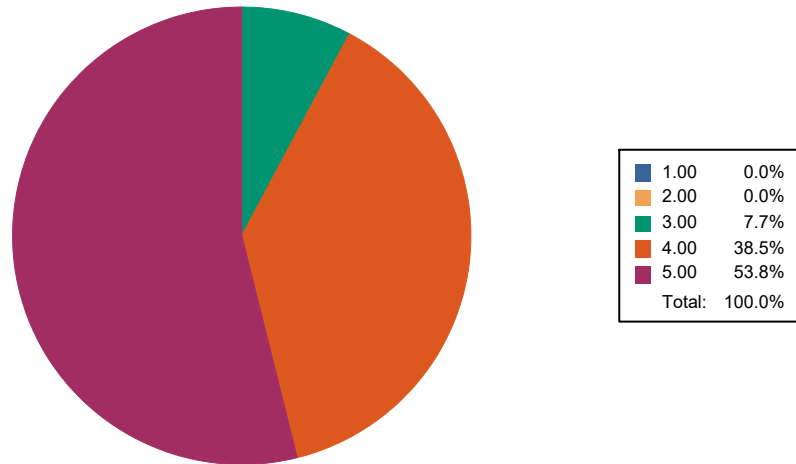

MANNAR THIRUMALAI NAICKER COLLEGE (AUTONOMOUS)

PASUMALAI, MADURAI - 625004 TAMILNADU, INDIA.

Feedback Name : EMPLOYERS/INDUSTRIALIST'S

Que: Curriculum is relevant for employability

Responses : 26

MANNAR THIRUMALAI NAICKER COLLEGE (AUTONOMOUS)