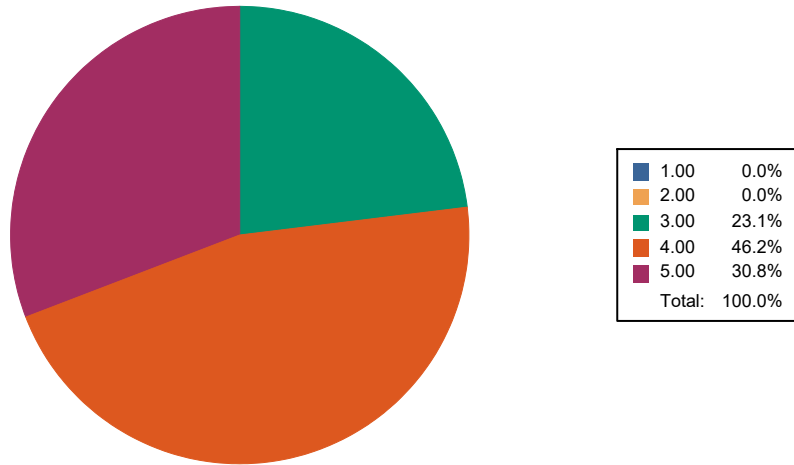

MANNAR THIRUMALAI NAICKER COLLEGE (AUTONOMOUS)

PASUMALAI, MADURAI - 625004 TAMILNADU, INDIA.

Feedback Name : EMPLOYERS/INDUSTRIALIST'S

Que: Courses offered provide solution to issues relevant to Gender, Environment and Sustainability

Responses : 26