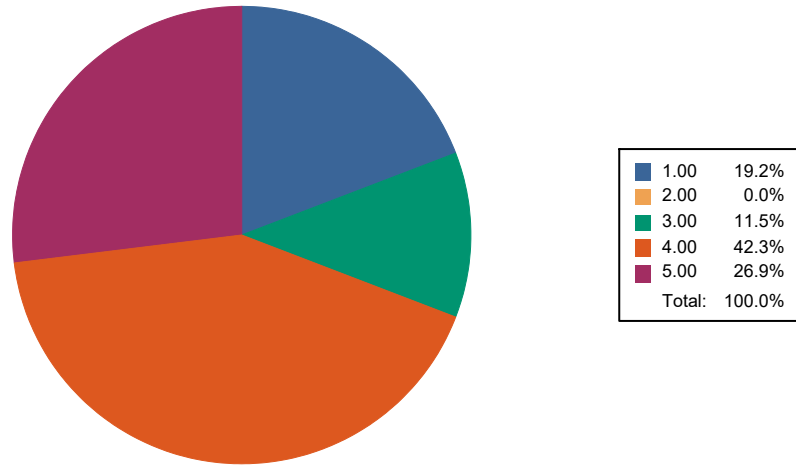

MANNAR THIRUMALAI NAICKER COLLEGE (AUTONOMOUS)

PASUMALAI, MADURAI - 625004 TAMILNADU, INDIA.

Feedback Name : EMPLOYERS/INDUSTRIALIST'S

Que: Syllabus helps in bridging the gap between industry and academic institution

Responses : 26