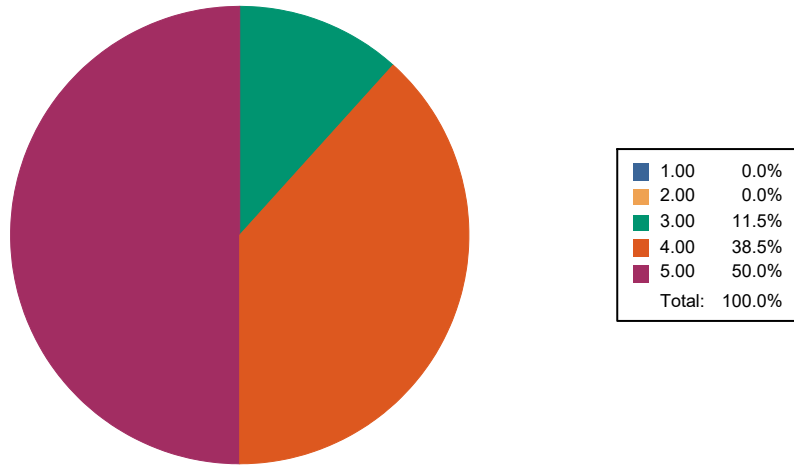

MANNAR THIRUMALAI NAICKER COLLEGE (AUTONOMOUS)

PASUMALAI, MADURAI - 625004 TAMILNADU, INDIA.

Feedback Name : EMPLOYERS/INDUSTRIALIST'S

Que: Curriculum is effective in developing innovative thinking

Responses : 26