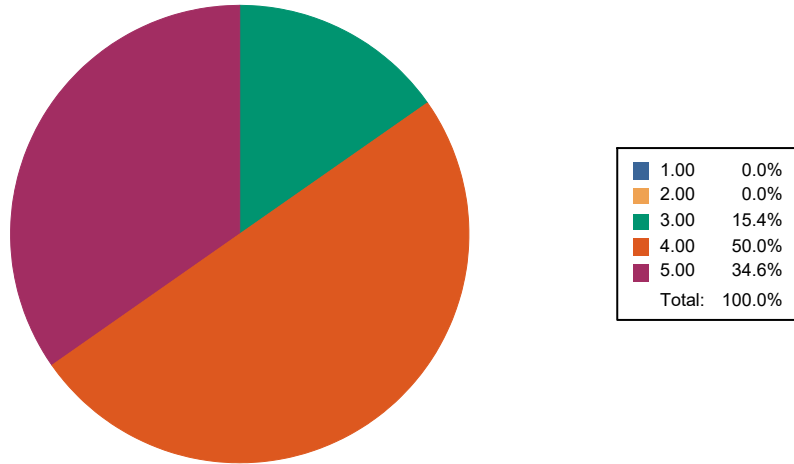

MANNAR THIRUMALAI NAICKER COLLEGE (AUTONOMOUS)

PASUMALAI, MADURAI - 625004 TAMILNADU, INDIA.

Feedback Name : EMPLOYERS/INDUSTRIALIST'S

Que: Curriculum is effective for development of entrepreneurship

Responses : 26