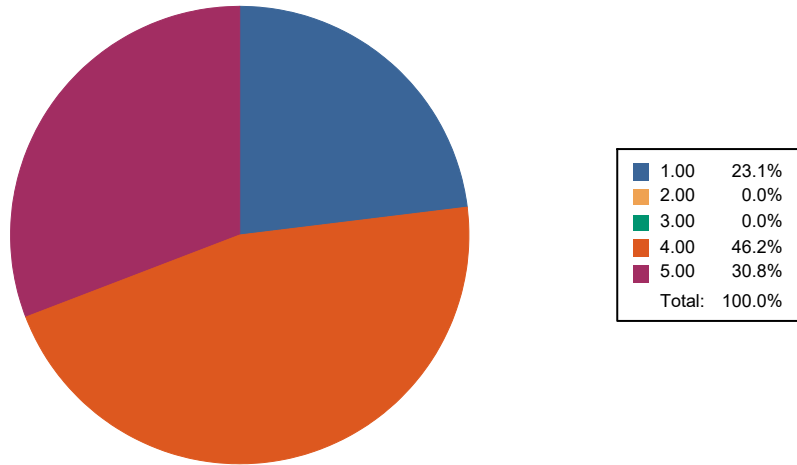

MANNAR THIRUMALAI NAICKER COLLEGE (AUTONOMOUS)

PASUMALAI, MADURAI - 625004 TAMILNADU, INDIA.

Feedback Name : EMPLOYERS/INDUSTRIALIST'S

Que: Curriculum is relevant for employability and job placement

Responses : 26