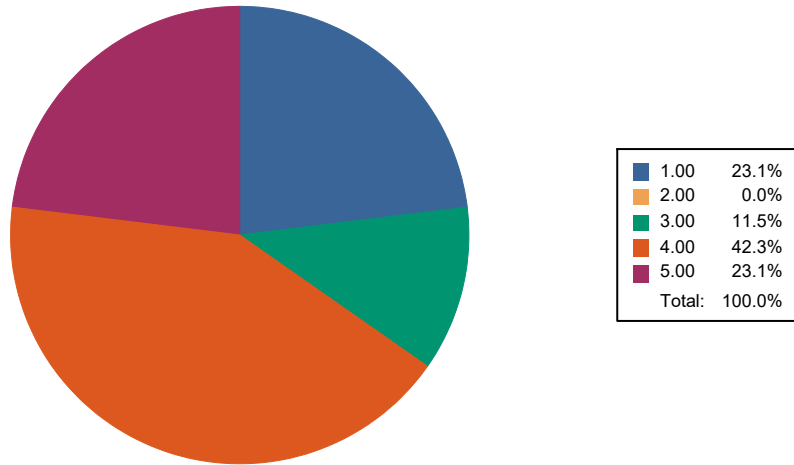

MANNAR THIRUMALAI NAICKER COLLEGE (AUTONOMOUS)

PASUMALAI, MADURAI - 625004 TAMILNADU, INDIA.

Feedback Name : EMPLOYERS/INDUSTRIALIST'S

Que: Syllabus is effective in developing skill oriented human resources

Responses : 26